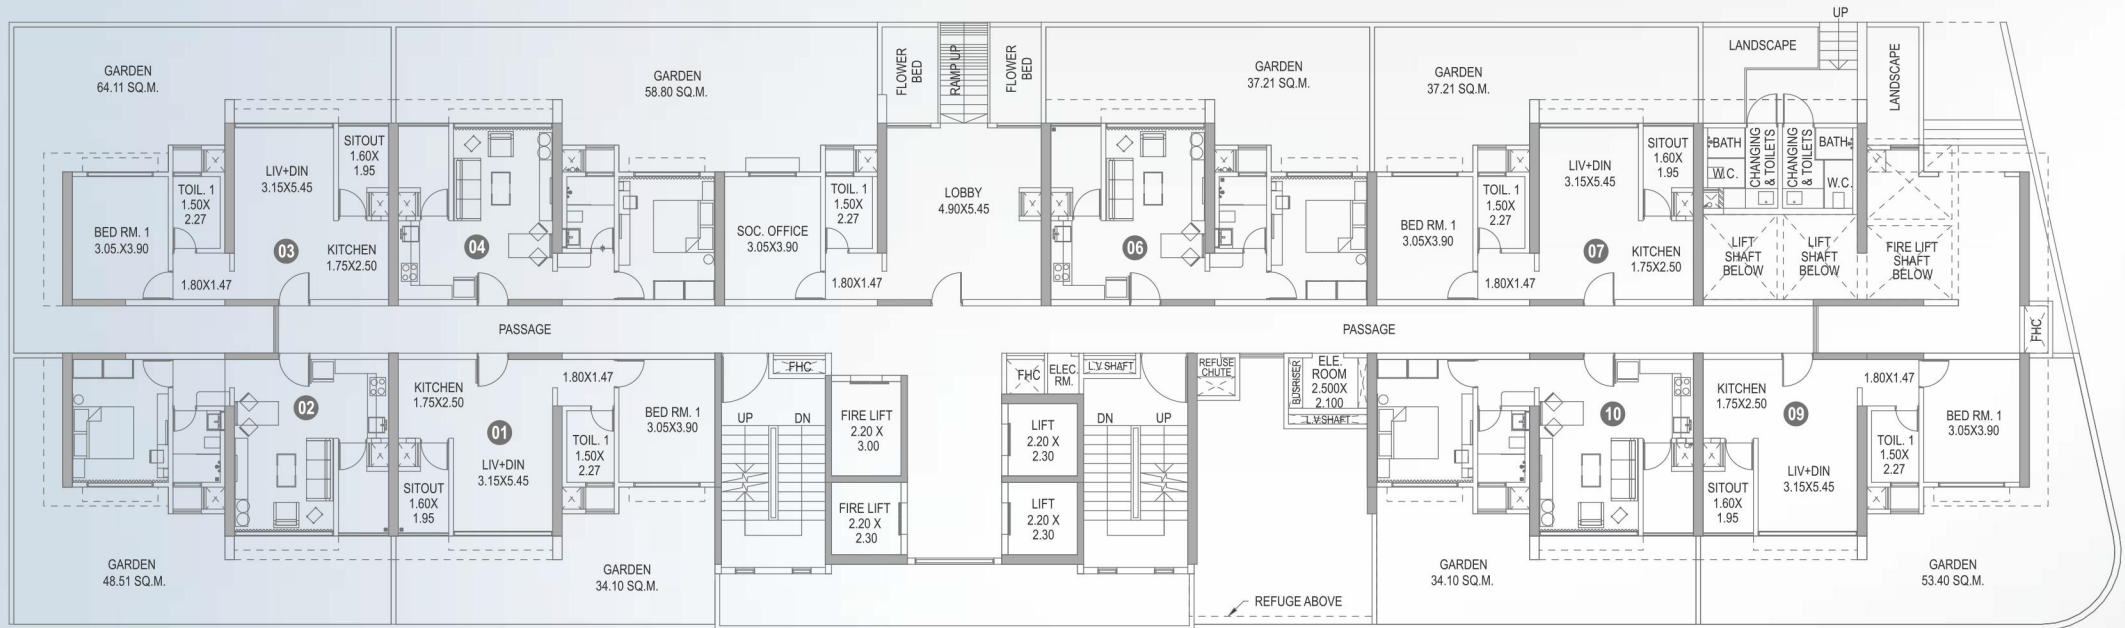

FLOOR PLAN

1ST FLOOR

AREA STATEMENT IN SQ.M.

FLAT NO.	CARPET	SIT OUT	ENCL. BALCONY	GARDEN AREA
01	36.25	4.06	5.58	34.10
02	36.25	4.06	5.58	48.51
03	36.25	4.06	5.58	64.11
04	36.25	4.06	5.58	58.80

Factor of Conversion from Sq. Meter to Sq. Ft. is 10.764

AREA STATEMENT IN SQ.M.

FLAT NO.	CARPET	SIT OUT	ENCL. BALCONY	GARDEN AREA
06	36.25	4.06	5.58	37.21
07	36.25	4.06	5.58	37.21
09	36.25	4.06	5.58	53.40
10	36.25	4.06	5.58	34.10

Factor of Conversion from Sq. Meter to Sq. Ft. is 10.764